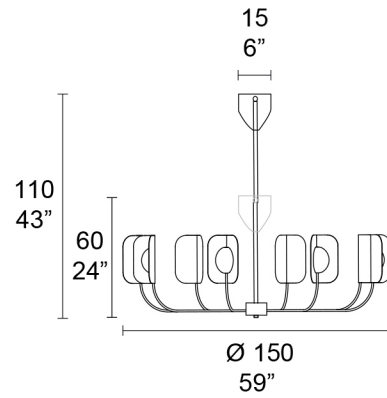

LEAF

Lampada in metallo verniciato o trattamento galvanico con diffusore in vetro
 Painted metal lamp or galvanic treatment with glass diffuser

Struttura / Frame

- V0199
Nero opaco
Matt black
- V2900
Ferro decapato
Pickled iron
- V0216
Ottone lucido
Glossy brass
- V2807
Rame satinato
Satin copper
- V2805
Ottone satinato
Satin brass
- V2806
Rame lucido
Glossy copper
- V2824
Ottone opaco
Matt brass
- V0266
Brunito galvanico
Burnished

Diffusore / Diffuser

- bianco
White

Illuminazione / light source

 5W G9
non include
not included

 LED BOARD 4,5W
220-240V
3000°K
include
included

MMM

Art. 7208/12

Art. 7208/24

Art. 7208/B1

Art. 7208/B2

Art. 7208/B4

Art. 7208/LT3

Art. 7208/2

Art. 7208/4

Art. 7208/8

Art. 7208/A1