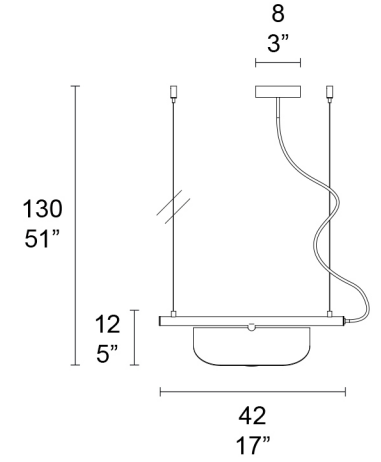

Art. 7208/B1