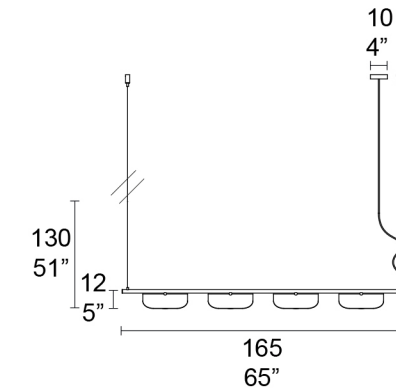

Art. 7208/B4