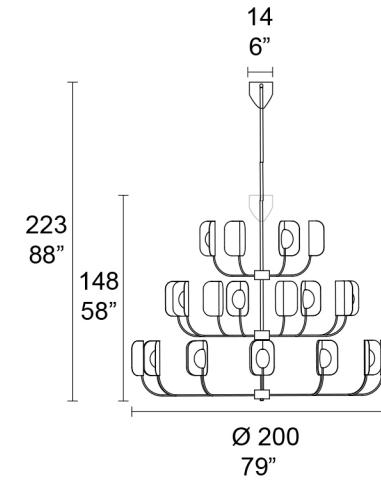

LEAF

Lampada in metallo verniciato o trattamento galvanico con diffusore in vetro
 Painted metal lamp or galvanic treatment with glass diffuser

Struttura / Frame

- V0199
Nero opaco
Matt black
- V2900
Ferro decapato
Pickled iron
- V0216
Ottone lucido
Glossy brass
- V2807
Rame satinato
Satin copper
- V2805
Ottone satinato
Satin brass
- V2806
Rame lucido
Glossy copper
- V2824
Ottone opaco
Matt brass
- V0266
Brunito galvanico
Burnished

Diffusore / Diffuser

- bianco
White

Illuminazione / light source

 5W G9
non include
not included

 LED BOARD 4,5W
220-240V
3000°K
include
included

MMM

Art. 7208/12

Art. 7208/24

Art. 7208/B1

Art. 7208/B2

Art. 7208/B4

Art. 7208/LT3

Art. 7208/2

Art. 7208/4

Art. 7208/8

Art. 7208/A1