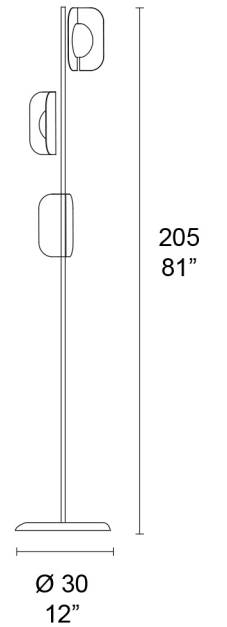

LEAF

Lampada in metallo verniciato o trattamento galvanico con diffusore in vetro
 Painted metal lamp or galvanic treatment with glass diffuser

Struttura / Frame

- V0199
Nero opaco
Matt black
- V2900
Ferro decapato
Pickled iron
- V0216
Ottone lucido
Glossy brass
- V2807
Rame satinato
Satin copper
- V2805
Ottone satinato
Satin brass
- V2806
Rame lucido
Glossy copper
- V2824
Ottone opaco
Matt brass
- V0266
Brunito galvanico
Burnished

Diffusore / Diffuser

- bianco
White

Illuminazione / light source

 5W G9
non include
not included

 LED BOARD 4,5W
220-240V
3000°K
include
included

MMM

Art. 7208/12

Art. 7208/24

Art. 7208/B1

Art. 7208/B2

Art. 7208/B4

Art. 7208/LT3

Art. 7208/2

Art. 7208/4

Art. 7208/8

Art. 7208/A1