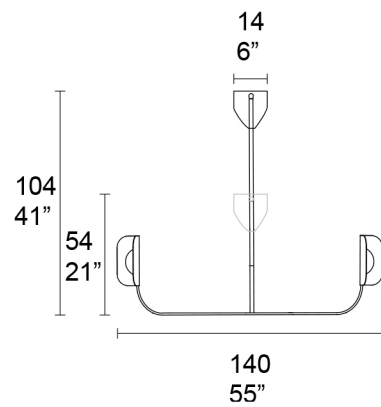

LEAF

Lampada in metallo verniciato o trattamento galvanico con diffusore in vetro
 Painted metal lamp or galvanic treatment with glass diffuser

Struttura / Frame

- V0199
Nero opaco
Matt black
- V2900
Ferro decapato
Pickled iron
- V0216
Ottone lucido
Glossy brass
- V2807
Rame satinato
Satin copper
- V2805
Ottone satinato
Satin brass
- V2806
Rame lucido
Glossy copper
- V2824
Ottone opaco
Matt brass
- V0266
Brunito galvanico
Burnished

Art. 7208/B1

Art. 7208/B2

Art. 7208/B4

Art. 7208/LT3

Art. 7208/2

Art. 7208/4

Art. 7208/8

Art. 7208/A1