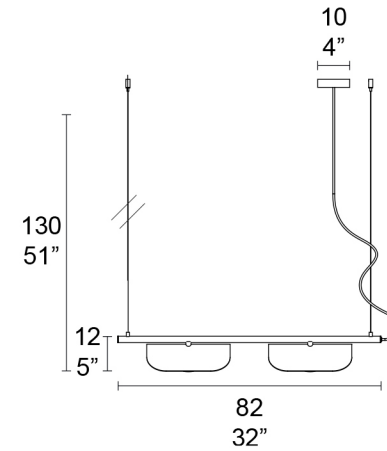

Art. 7208/B2