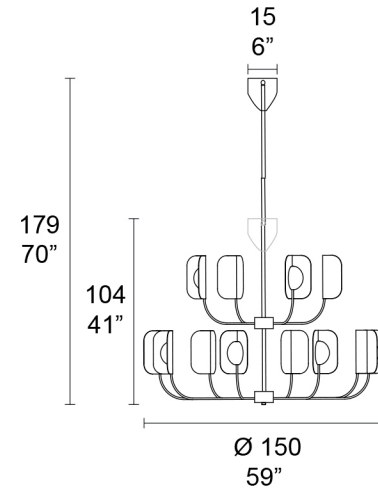

Diffusore / Diffuser

- bianco
White

Illuminazione / light source

 5W G9
non include
not included

 LED BOARD 4,5W
220-240V
3000°K
include
included

MMM

Art. 7208/12

Art. 7208/24